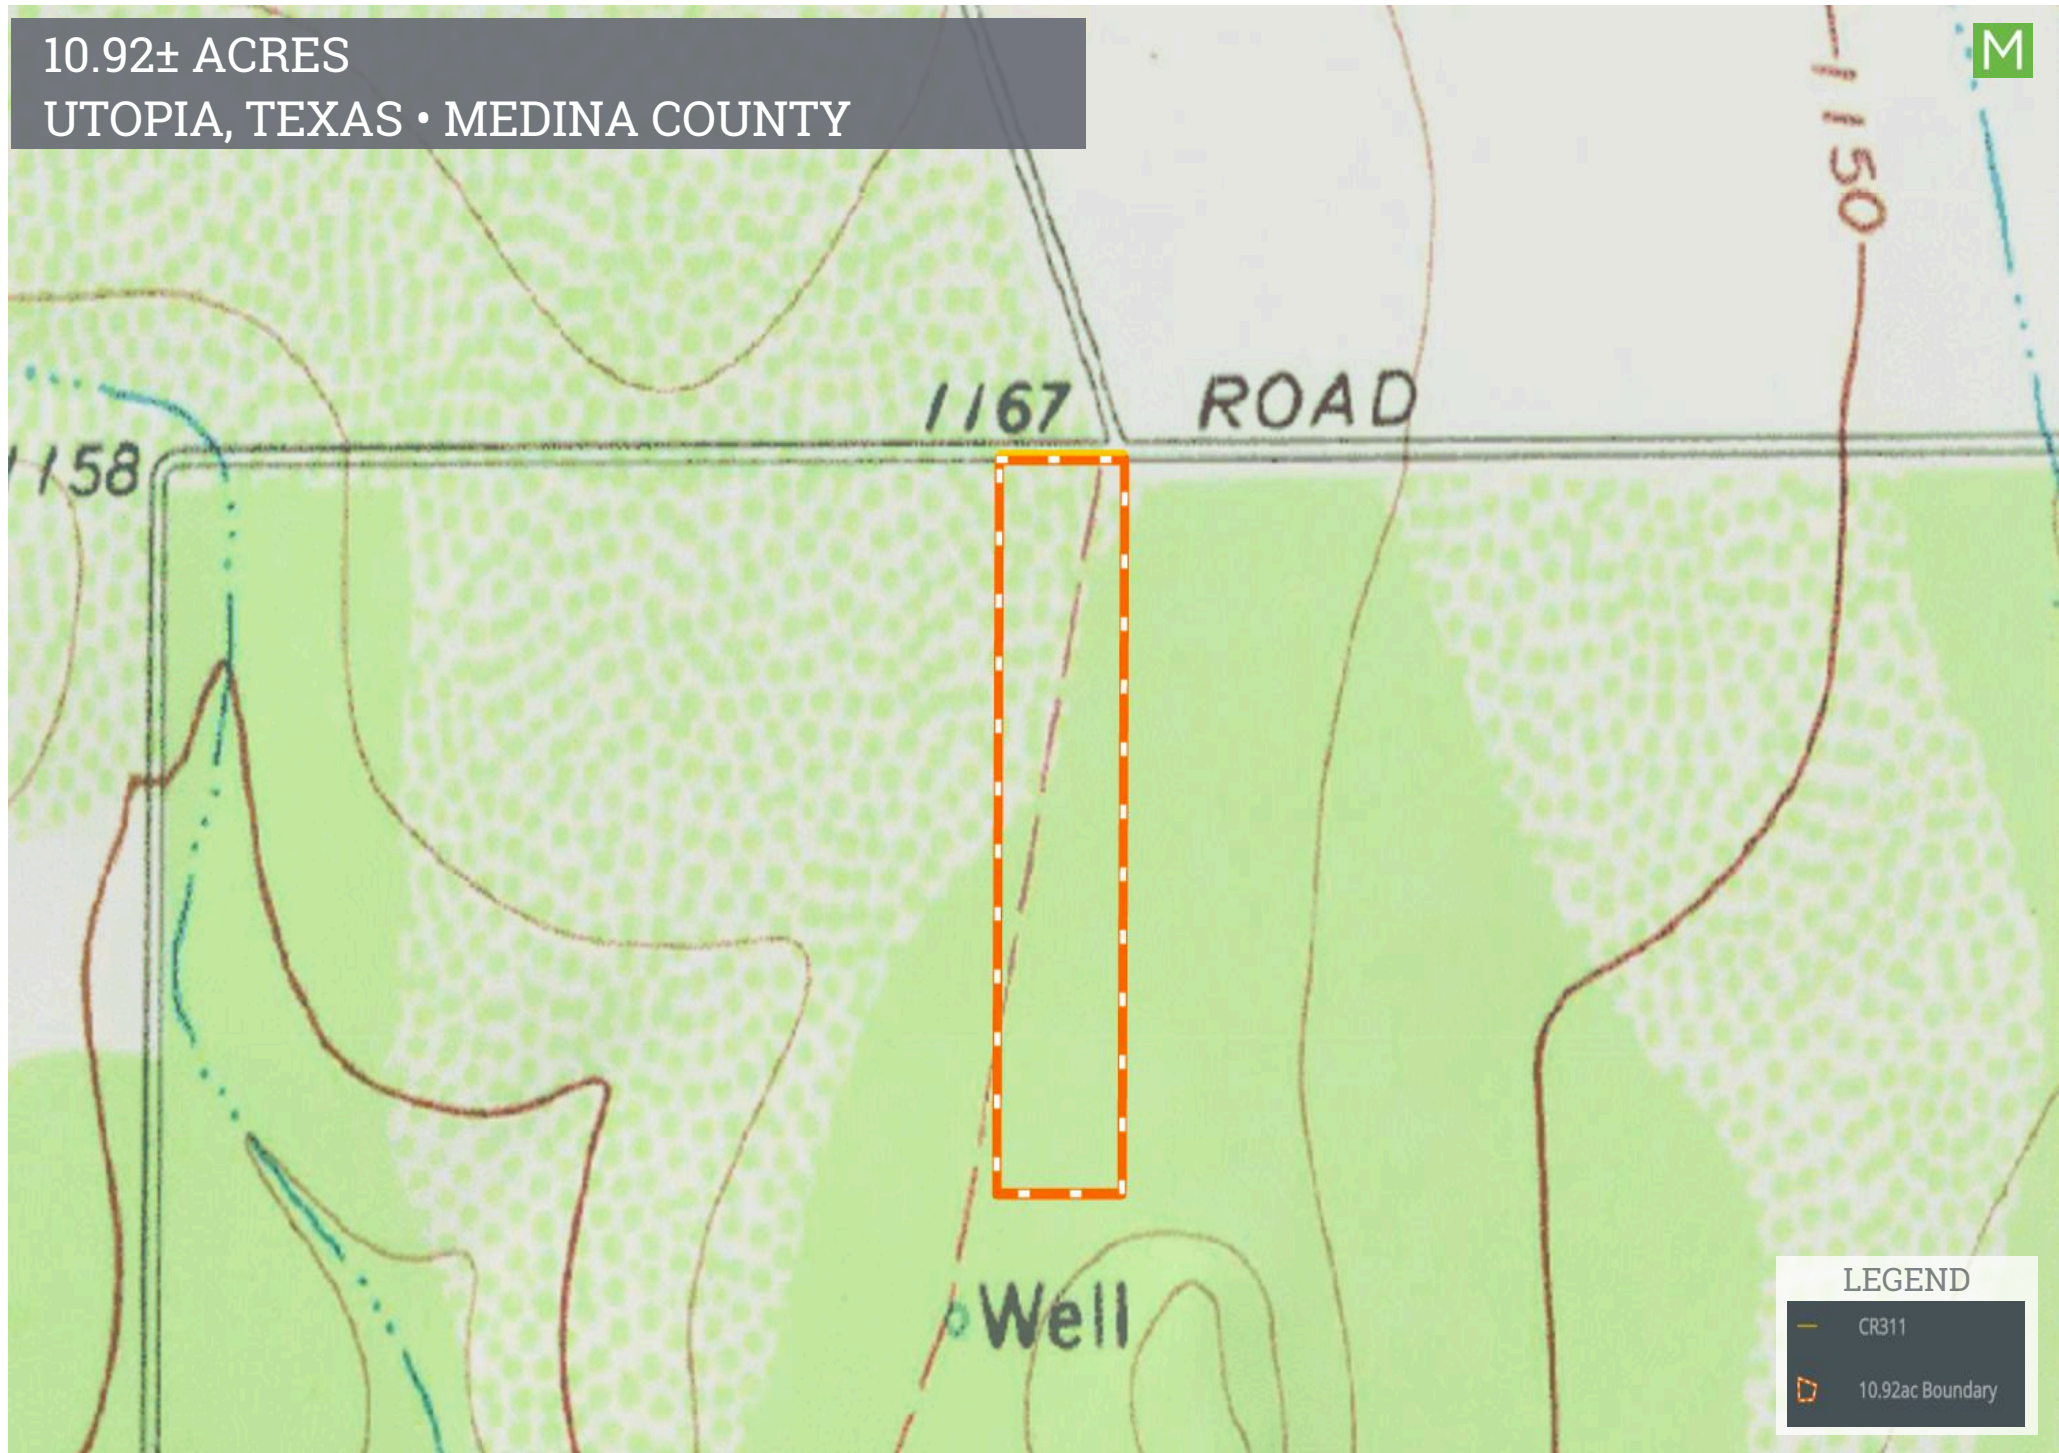

10.92± ACRES  
UTOPIA, TEXAS • MEDINA COUNTY

M

**LEGEND**

- CR311
- ▭ 10.92ac Boundary

Lines and Acreage on aerial are approximate and may not represent exact boundary lines. Property is subject to survey.